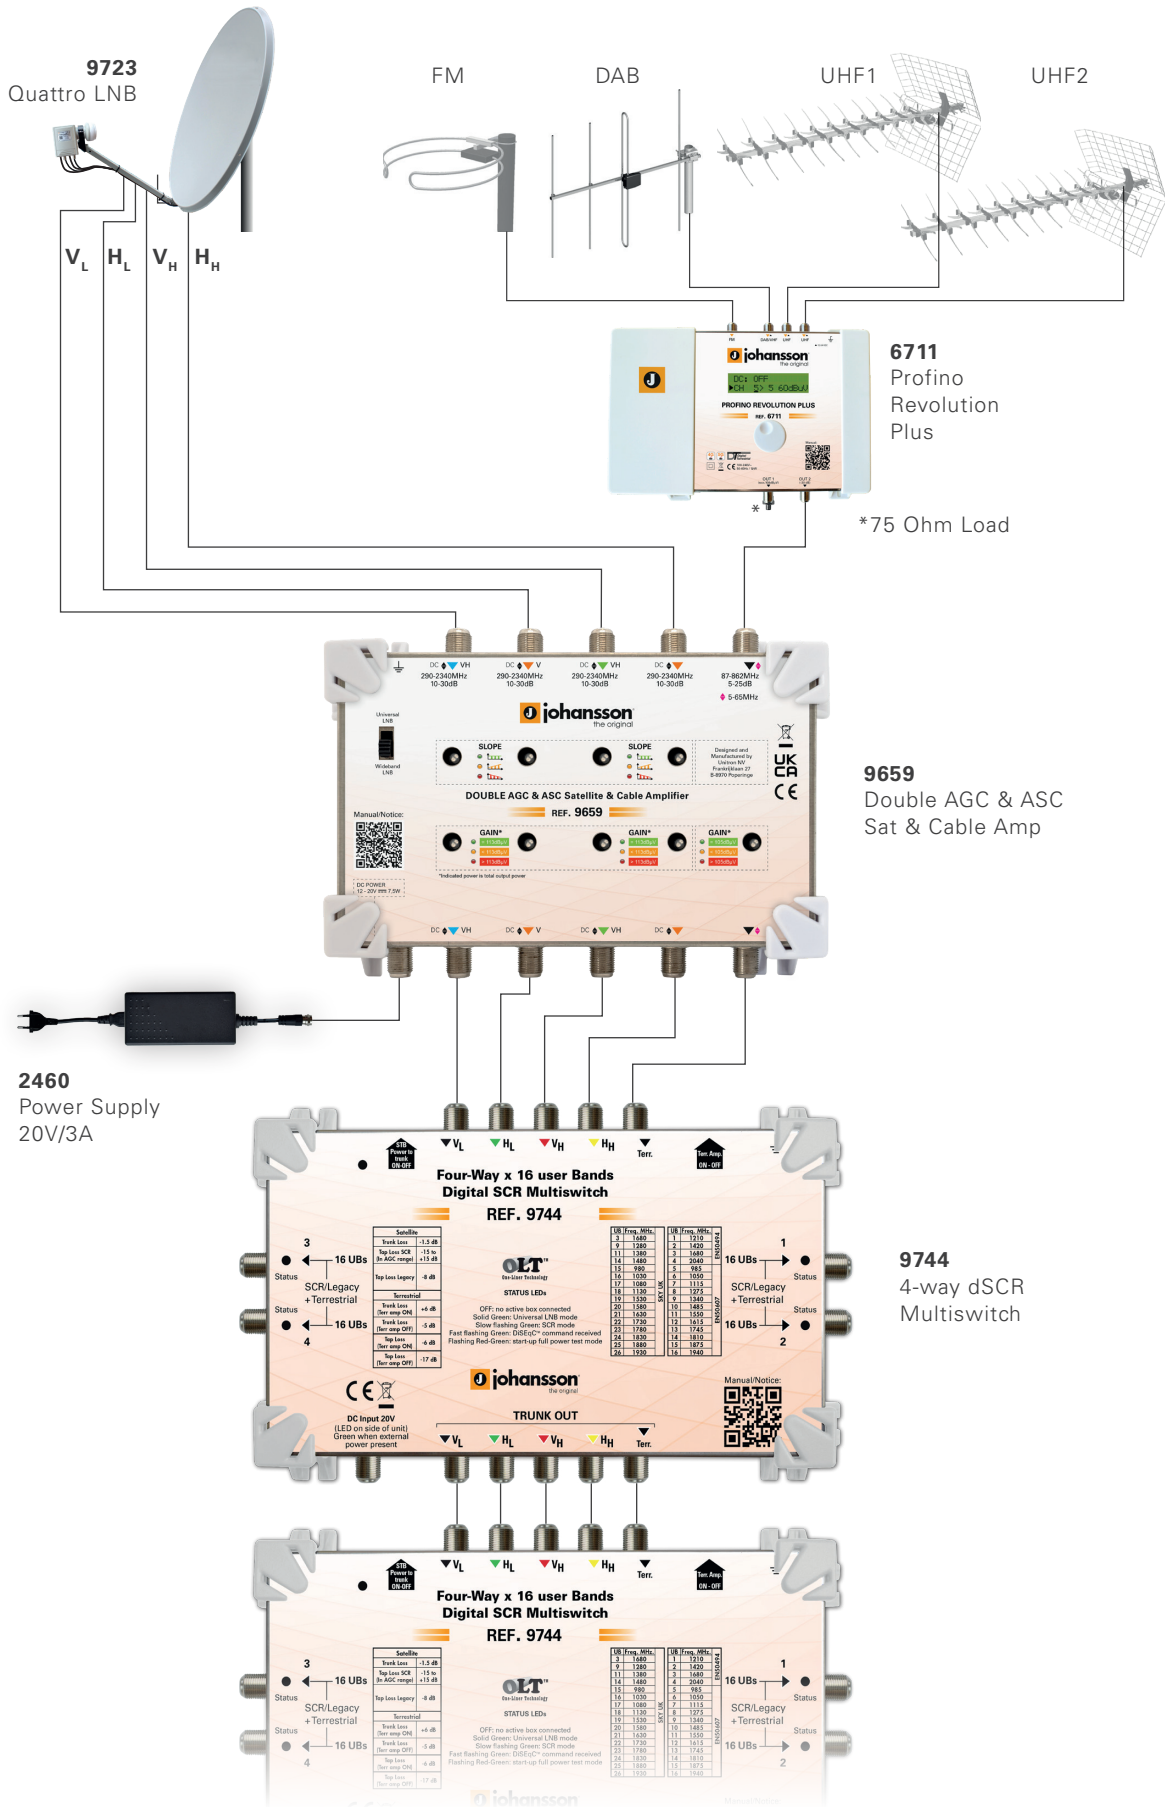

LAUNCH AMPLIFIER DUAL WIDEBAND APPLICATION

LAUNCH AMPLIFIER QUATTRO APPLICATION

LINE AMPLIFIER dSCR TRUNK APPLICATION